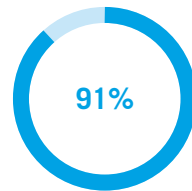

VISITOR PURCHASING AUTHORITY

influence purchasing decisions