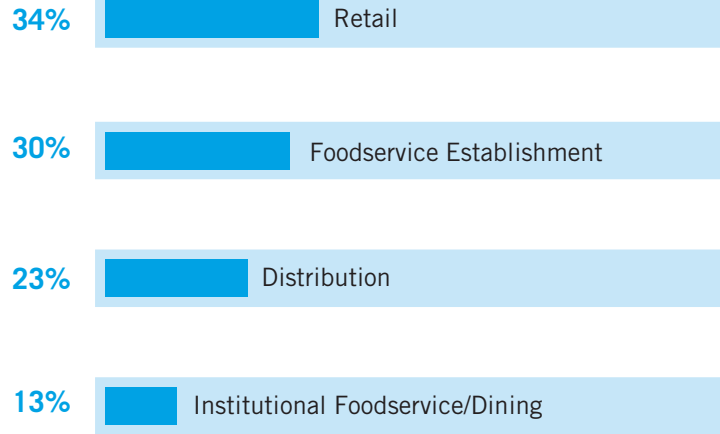

FACTS & FIGURES

November 14 & 15, 2017
Meadowlands Exposition Center
Secaucus, NJ USA

kosherfest.com

2017 Exhibit Space Rates:

Standard 8'x 10' Booth..
$3,375.00

Booth Package Includes:

- Back (8' high) and side (3' high) rail, draped
- Booth identification sign (7" x 44"), table, 2 chairs, and wastebasket
- 8' x 10' booth carpeting
- Refrigerator and freezer storage
- Free listing in the Kosherfest™ Show Guide & Website
- Free Publicity
- VIP Passes for your top qualified customers

For exhibiting, advertising and sponsorship opportunities, email: sales@kosherfest.com

Kosherfest is the leading kosher food & beverage trade show that serves the retail, foodservice, manufacturing and distribution industries. It is the perfect platform to connect with buyers and sellers from across the globe to find what your business needs to succeed. See hundreds of new certified-kosher products first-hand and meet thousands of qualified buyers face-to-face at the world's largest kosher food and beverage trade show.

2016 VISITOR INDUSTRIES