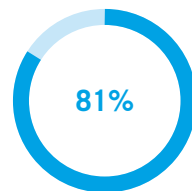

plan to make purchases as a result of attending